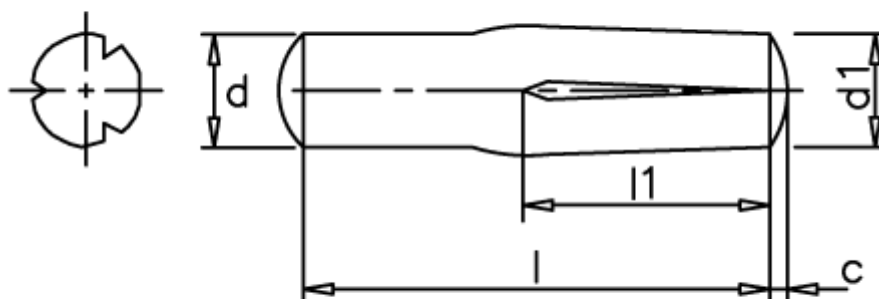

Data Sheet

Article number: 08043525

Description: KLEE Slotted pin S4 5x22
Steel

Measures

c = 0,75

d = 5.0

d1 = 5.20

l1 = 1/2 l

Length = 22